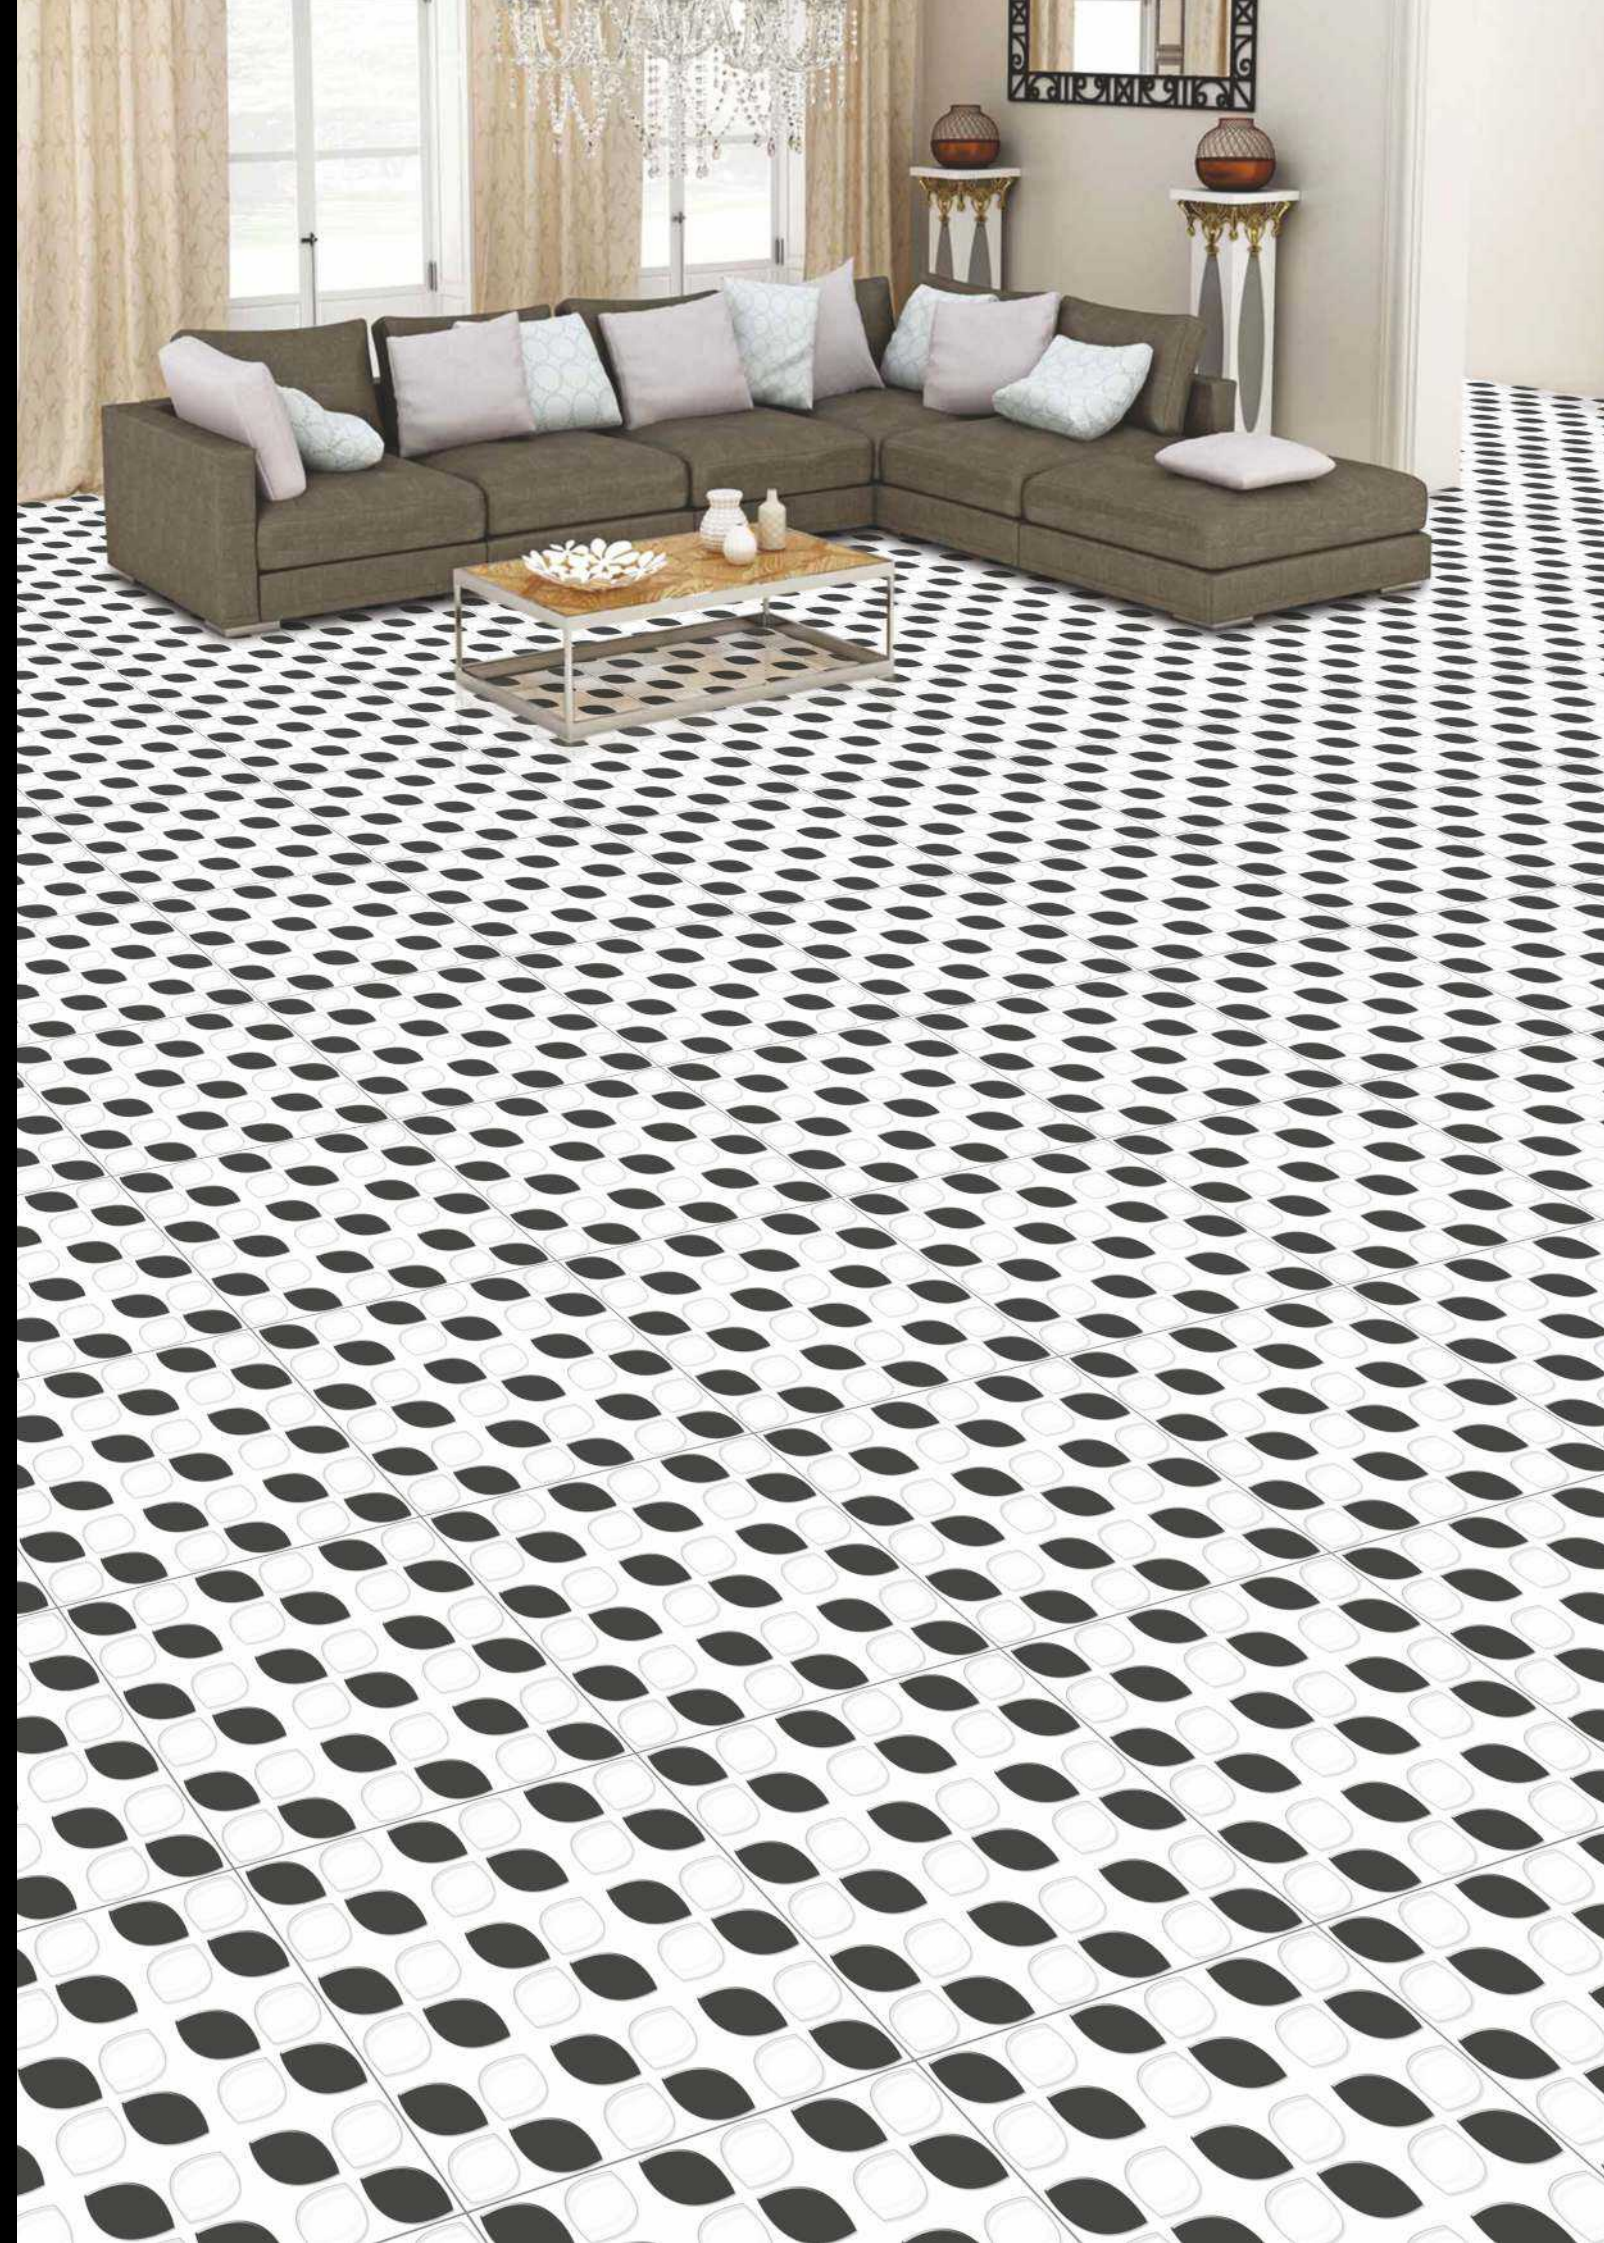

Series :
3D

Design No. :
4011